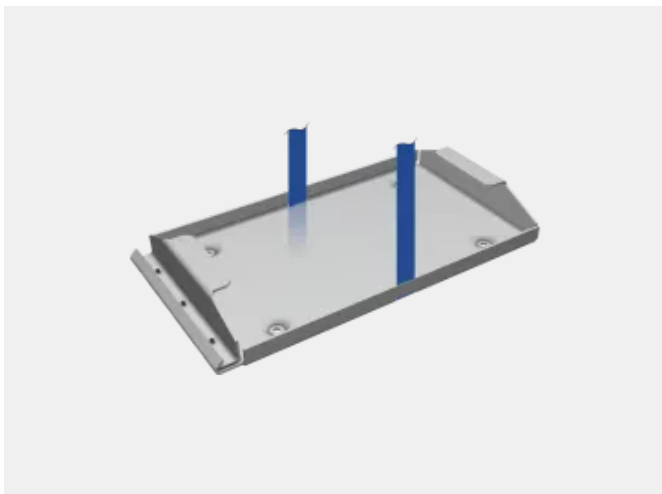

## G4 Mounting plate pro 280 Ah

The G4 mounting plate pro enables simple and secure mounting of G4 lithium batteries in vehicles.

- // Simple installation
- // Secure and stable fixing of the G4 battery

The G4 mounting plate pro is used to mount G4 series lithium batteries securely in the vehicle interior. The robust stainless steel retaining brackets ensure a stable and secure fit for the battery, while the accompanying tensioning strap provides additional safety.

## Technical Information

<b>Capacity</b>	280 Ah ( 3,584 Wh)*
<b>Dimensions (L x W x H)</b>	453.5 x 202 x 50 mm
<b>Weight</b>	1.98 kg

\*In the chosen option