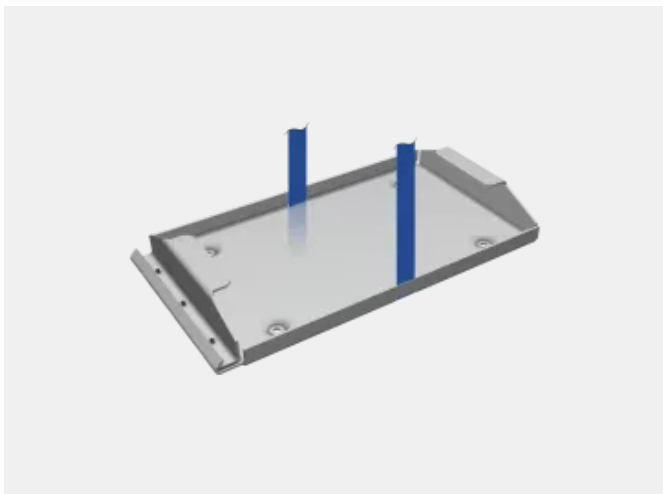

Product information sheet

Product number: 1051009041

Date: 17.04.2026

Page: 1/2

G4 Mounting plate pro 100 Ah

The G4 mounting plate pro enables simple and secure mounting of G4 lithium batteries in vehicles.

- // Simple installation
- // Secure and stable fixing of the G4 battery

The G4 mounting plate pro is used to mount G4 series lithium batteries securely in the vehicle interior. The robust stainless steel retaining brackets ensure a stable and secure fit for the battery, while the accompanying tensioning strap provides additional safety.

Product information sheet

Product number: 1051009041

Date: 17.04.2026

Page: 2/2

Technical Information

Capacity	100 Ah (1,280 Wh) *
Dimensions (L x W x H)	356.5 x 202 x 50 mm
Weight	1.62 kg

*In the chosen option